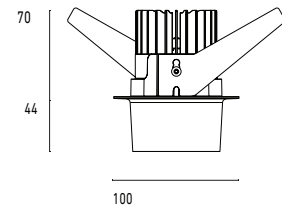

101 10 000316.023

Model

Name	Mono 100 Type 3 Recessed Downlighter
Finish	Structured Black
Area	Indoor

System

Power (Luminaire)	16W
Power (System)	19W
Voltage	240V-AC
Optics	Rotationally Symmetrical Direct 30°
Colour Temperature	4000°K
Luminous Flux	1508lm
TM30	Rf95 Rg103
CRI	Ra97
Lumen Maintenance	L90 B10 50000hrs
Chromacity	<3 McAdam Step Ellipse
Articulation	Fixed
Cut-Out	
Ingress Protection	IP44
Control Device	Remote DALI (Included)
Class	III